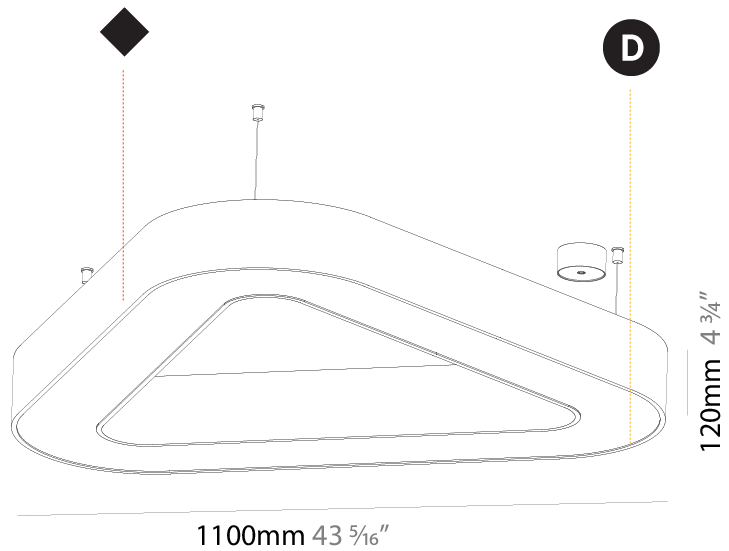

GENERAL

Series: Glorious
Subseries: Glorious Victory
Brand: Prolicht
Division: Architectural
Mounting Type: Suspension
Mounting Location: Ceiling
Subcategory: Ambient

PHYSICAL

Shape: Abstract
Length (mm): 1100
Length (in): 43 5/16
Width (mm): 1100
Width (in): 43 5/16
Height (mm): 120
Height (in): 4 3/4
Max. Overall Height (mm): 2120
Max. Overall Height (in): 83 7/16
Light Distribution: Direct / Indirect
Weight (kg): 10.819
Weight (lbs): 23.851
Diffuser: PMMA - Opal or Micro-Prism
Fixture Finish: SSR / BKV / CWI / CRY / HAB / UFT / ITA / RUA / FTG / MYG / LOD / PUS / FRO / FUP / KIA / POP / BLS / SPG / MEY / GOH / GUM / CHC / COM / ABZ / JAG / OBR / MOS / ROR
Fixture Material: Aluminum

ELECTRICAL

Lamp Type: LED (Zhaga Standard)
Input Wattage (W): 70
Total Output Wattage (W): 60 / 48 (3500K)
Dimming: Non-Dimming / Phase Dimming (120Vac only) / 0-10V Dimming
Driver Included: Yes
Driver Location: Integrated
Driver Type: Constant Current - 120 / 277Vac
Driver Class: Class 2
Input Voltage (V): 120 - 277
Constant Current (MA): 350 / 900/600 (3500K)

LED

Color Temperature (°K): 3000 / 3500 / 4000
Max. Delivered Lumen (lm): 4150 / 4302 / 4390 Direct / 3660 / 3783 / 3860 Indirect
CRI: >80 CRI
Efficiency (%): 70.9
Lamp Life (hrs): 50000

OPTICAL

RATINGS AND CERTIFICATIONS

Certified By: Certified for North American Standards
IP rating: IP20