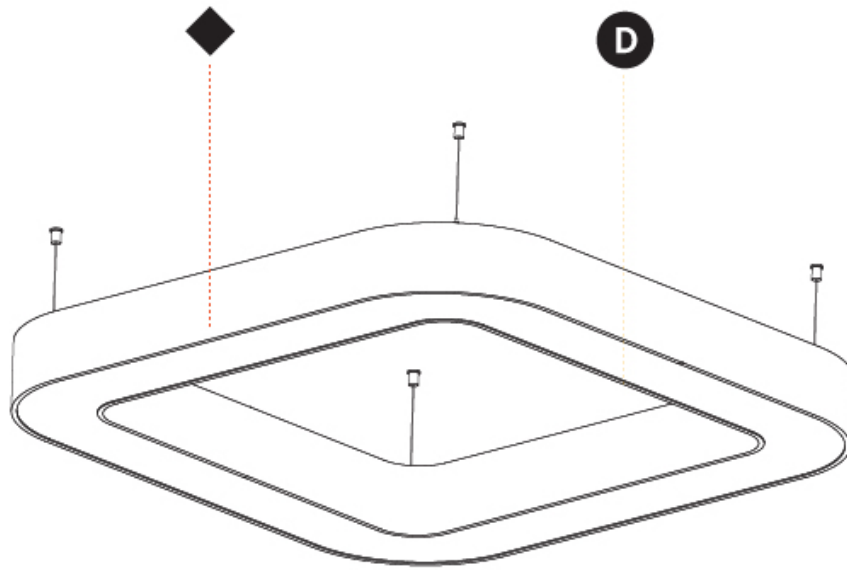

GLORIOUS QUANTUM SUSPENSION

A30213-

PROJECT _____

TYPE _____

SPECIFIER _____

QUANTITY _____

DATE _____

A