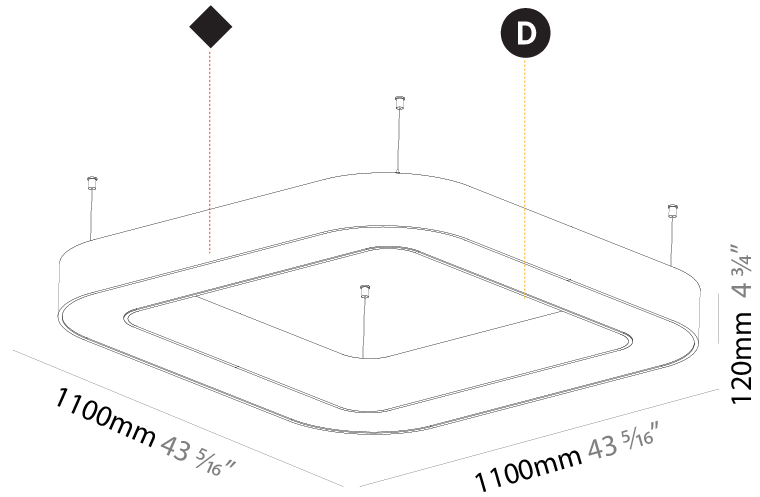

GENERAL

Series: Glorious
Subseries: Glorious Quantum
Brand: Prolicht
Division: Architectural
Mounting Type: Suspension
Mounting Location: Ceiling
Subcategory: Ambient

PHYSICAL

Shape: Square
Length (mm): 1100
Length (in): 43 5/16
Width (mm): 1100
Width (in): 43 5/16
Height (mm): 120
Height (in): 4 3/4
Max. Overall Height (mm): 2120
Max. Overall Height (in): 83 7/16
Light Distribution: Direct / Indirect
Weight (kg): 13.639
Weight (lbs): 30
Diffuser: PMMA - Opal or Micro-Prism
Fixture Finish: SSR / BKV / CWI / CRY / HAB / UFT / ITA / RUA / FTG / MYG / LOD / PUS / FRO / FUP / KIA / POP / BLS / SPG / MEY / GOH / GUM / CHC / COM / ABZ / JAG / OBR / MOS / ROR
Fixture Material: Aluminum

ELECTRICAL

Lamp Type: LED (Zhaga Standard)
Input Wattage (W): 100
Total Output Wattage (W): 80 / 64 (3500K)
Dimming: Non-Dimming / Phase Dimming (120Vac only) / 0-10V Dimming
Driver Included: Yes
Driver Location: Integrated
Driver Type: Constant Current - 120 / 277Vac
Driver Class: Class 2
Input Voltage (V): 120 - 277
Constant Current (MA): 350 / 1200/800 (3500K)

LED

Color Temperature (°K): 3000 / 3500 / 4000
Max. Delivered Lumen (lm): 5540 / 5733 / 5850 Direct / 4870 / 5047 / 5150 Indirect
CRI: >80 CRI
Efficiency (%): 70.9
Lamp Life (hrs): 50000

OPTICAL

RATINGS AND CERTIFICATIONS

Certified By: Certified for North American Standards
IP rating: IP20