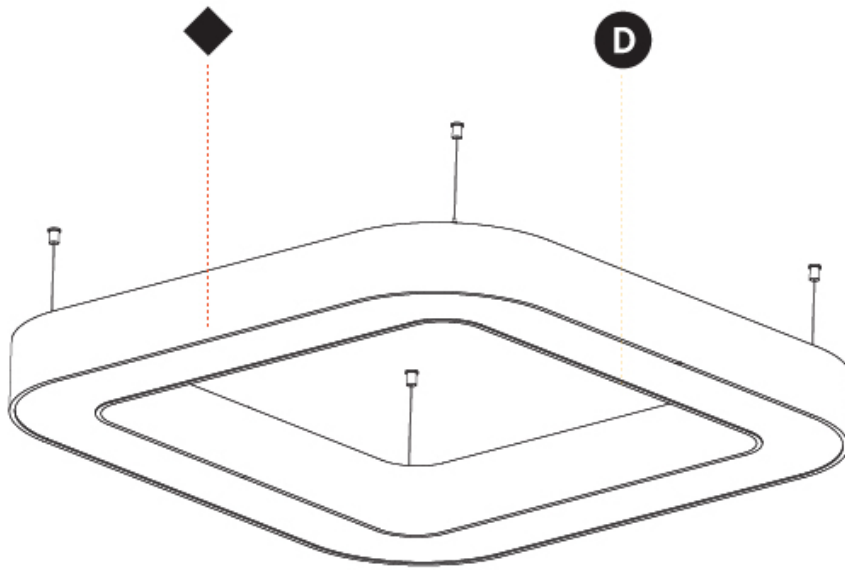

GLORIOUS QUANTUM SUSPENSION

A30568-

PROJECT	_____
TYPE	_____
SPECIFIER	_____
QUANTITY	_____
DATE	_____